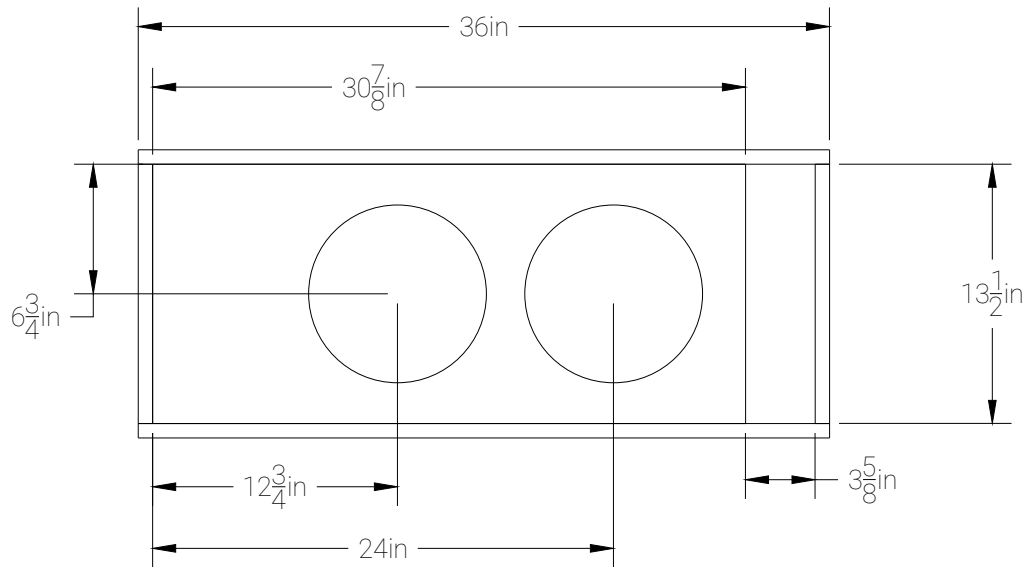

FRONT

RIGHT

TOP

10" Dual Ported

WOOFER CUTOUT DIAMETER (IN)		TUNING (Hz)	35.50	GROSS VOL. AFTER PORT DISP	3.10 FT ³
HDS2.110	9 5/16	HDS3.110	9 5/16	GROSS VOLUME	4.31 FT ³
		PORT LENGTH (IN)	28		

SOUNDQUBED.COM