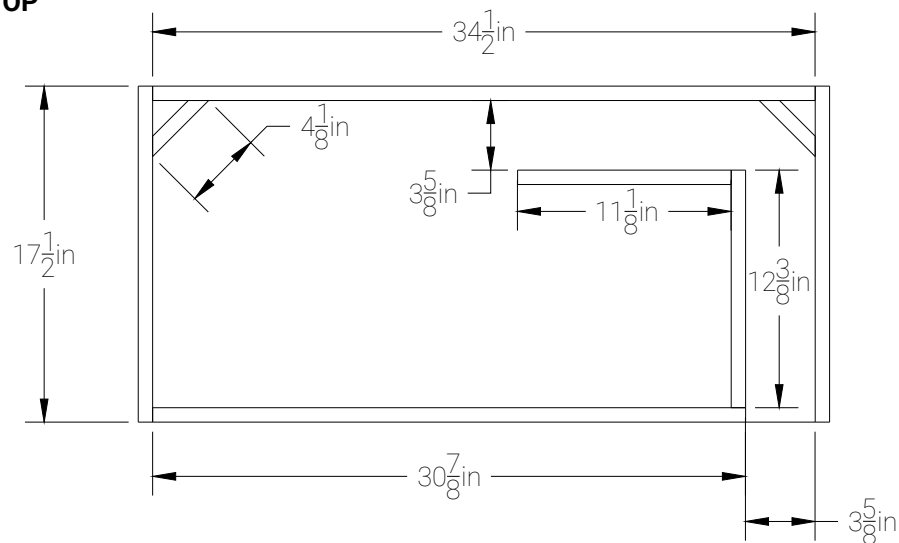

FRONT

RIGHT

TOP

10" Dual Ported

WOOFER CUTOUT DIAMETER (IN)		TUNING (Hz)	35.50	GROSS VOL. AFTER PORT DISP	3.10 FT ³
HDS2.110	9 5/16	HDS3.110	9 5/16	GROSS VOLUME	4.31 FT ³
		PORT LENGTH (IN)	28		

SOUNDQUBED.COM