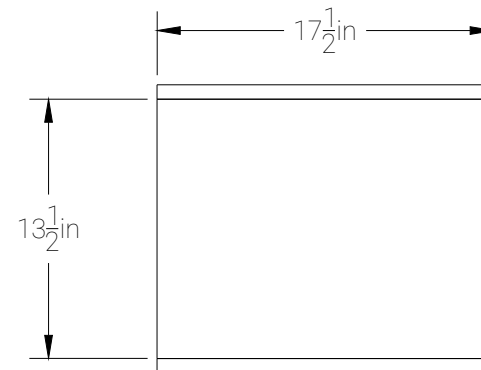

FRONT

RIGHT

TOP

10" Dual Ported

WOOFER CUTOUT DIAMETER (IN)		TUNING (Hz)	35.50	GROSS VOL. AFTER PORT DISP	3.10 FT ³
HDS2.110	9 5/16	HDS3.110	9 5/16	GROSS VOLUME	4.31 FT ³
		PORT LENGTH (IN)	28		

SOUNDQUBED.COM