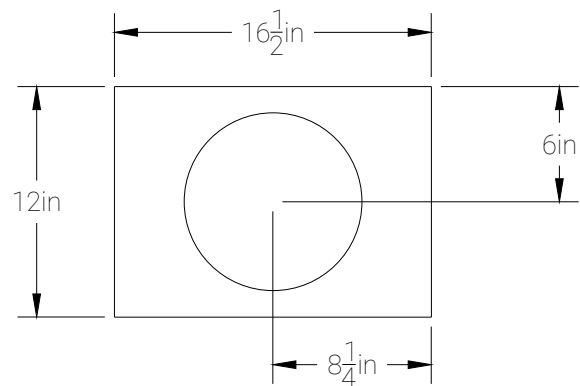

FRONT

RIGHT

TOP

## 10" Single Sealed

<b>WOOFER CUTOUT DIAMETER (IN)</b>		<b>TUNING (Hz)</b>	<b>GROSS VOL. AFTER PORT DISP</b>
HDS2.110	9 <sup>5</sup> / <sub>16</sub>	<b>PORT LENGTH (IN)</b>	<b>GROSS VOLUME</b> 0.877 FT <sup>3</sup>