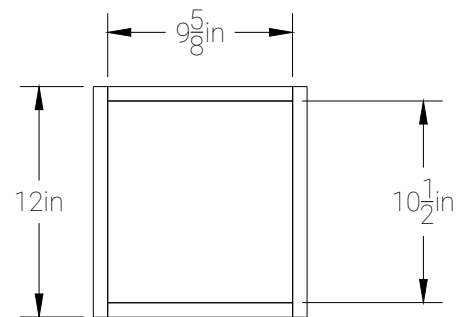

FRONT

RIGHT

TOP

## 10" Single Sealed

<b>WOOFER CUTOUT DIAMETER (IN)</b>		<b>TUNING (Hz)</b>	<b>GROSS VOL. AFTER PORT DISP</b>
HDS2.110	9 <sup>5</sup> / <sub>16</sub>	<b>PORT LENGTH (IN)</b>	<b>GROSS VOLUME</b> 0.877 FT <sup>3</sup>