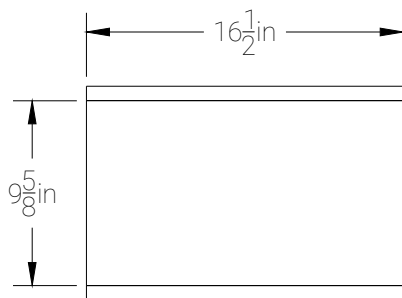

FRONT

RIGHT

TOP

## 10" Single Sealed

<b>WOOFER CUTOUT DIAMETER (IN)</b>		<b>TUNING (Hz)</b>	<b>GROSS VOL. AFTER PORT DISP</b>
HDS2.110	9 <sup>5</sup> / <sub>16</sub>	<b>PORT LENGTH (IN)</b>	<b>GROSS VOLUME</b> 0.877 FT <sup>3</sup>