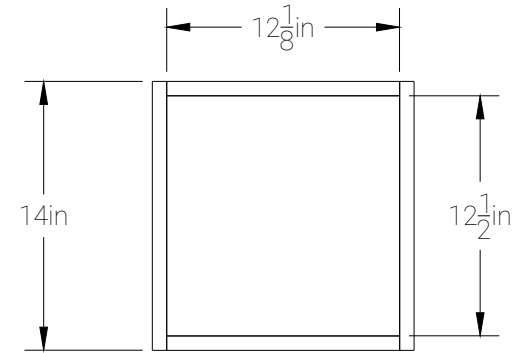

FRONT

RIGHT

TOP

12" Single Sealed

WOOFER CUTOUT DIAMETER (IN)		TUNING (Hz)	GROSS VOL. AFTER PORT DISP
HDS2.112	11	HDS3.112	11 $\frac{1}{8}$
		PORT LENGTH (IN)	GROSS VOLUME
			1.316 FT ³

SOUNDQUBED.COM