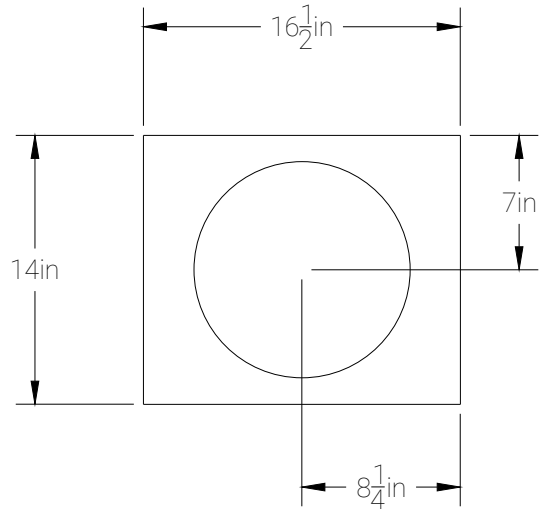

FRONT

RIGHT

TOP

12" Single Sealed

WOOFER CUTOUT DIAMETER (IN)		TUNING (Hz)	GROSS VOL. AFTER PORT DISP
HDS2.112	11	HDS3.112	11 $\frac{1}{8}$
		PORT LENGTH (IN)	GROSS VOLUME
			1.316 FT ³

SOUNDQUBED.COM