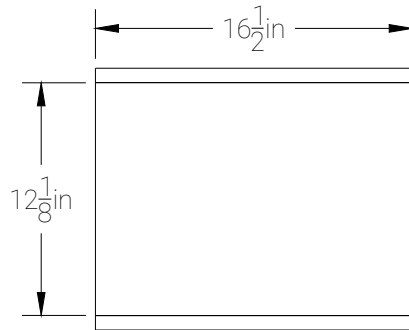

FRONT

RIGHT

TOP

12" Single Sealed

WOOFER CUTOUT DIAMETER (IN)		TUNING (Hz)	GROSS VOL. AFTER PORT DISP
HDS2.112	11	HDS3.112	11 $\frac{1}{8}$
		PORT LENGTH (IN)	GROSS VOLUME
			1.316 FT ³

SOUNDQUBED.COM