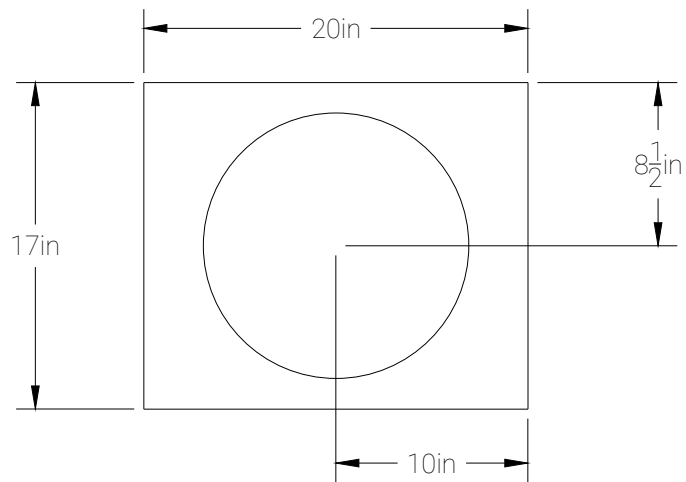

FRONT

RIGHT

TOP

15" Single Sealed

WOOFER CUTOUT DIAMETER (IN)		TUNING (Hz)	GROSS VOL. AFTER PORT DISP
HDS2.115	13 ⁹ / ₁₆	PORT LENGTH (IN)	GROSS VOLUME
			2.572 FT ³
SOUNDQUBED.COM			