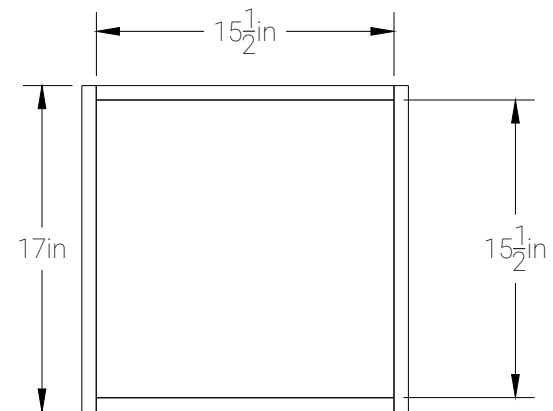

FRONT

RIGHT

TOP

15" Single Sealed

WOOFER CUTOUT DIAMETER (IN)		TUNING (Hz)	GROSS VOL. AFTER PORT DISP
HDS2.115	13 ⁹ / ₁₆	PORT LENGTH (IN)	GROSS VOLUME
			2.572 FT ³
SOUNDQUBED.COM			