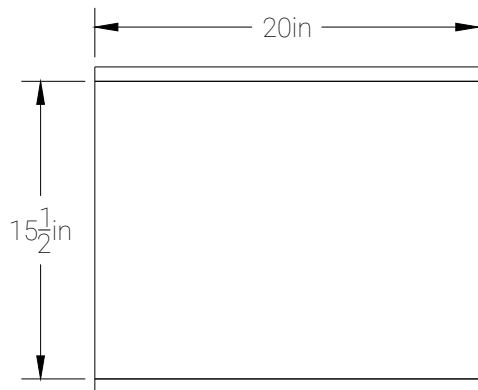

FRONT

RIGHT

TOP

15" Single Sealed

WOOFER CUTOUT DIAMETER (IN)		TUNING (Hz)	GROSS VOL. AFTER PORT DISP
HDS2.115	13 ⁹ / ₁₆	PORT LENGTH (IN)	GROSS VOLUME
			2.572 FT ³
SOUNDQUBED.COM			