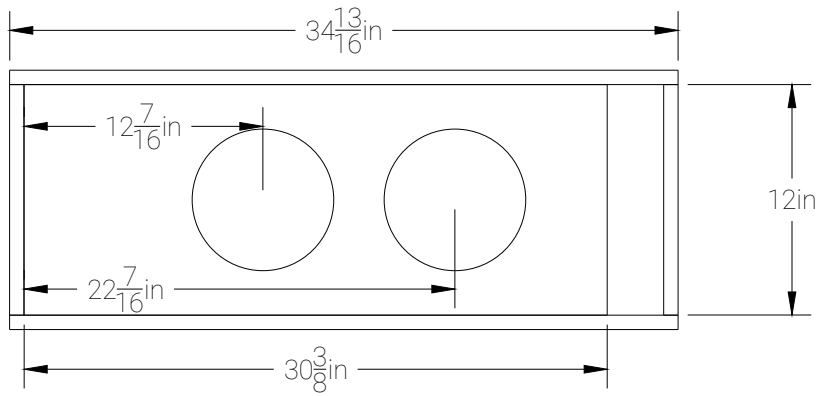

FRONT

RIGHT

TOP

8" Dual Ported

WOOFER CUTOUT DIAMETER (IN)		TUNING (Hz)	35.82	GROSS VOL. AFTER PORT DISP	2.34 FT³
HDS2.108	7 3/8	PORT LENGTH (IN)	26 3/4	GROSS VOLUME	3.24 FT³
SOUNDQUBED.COM					