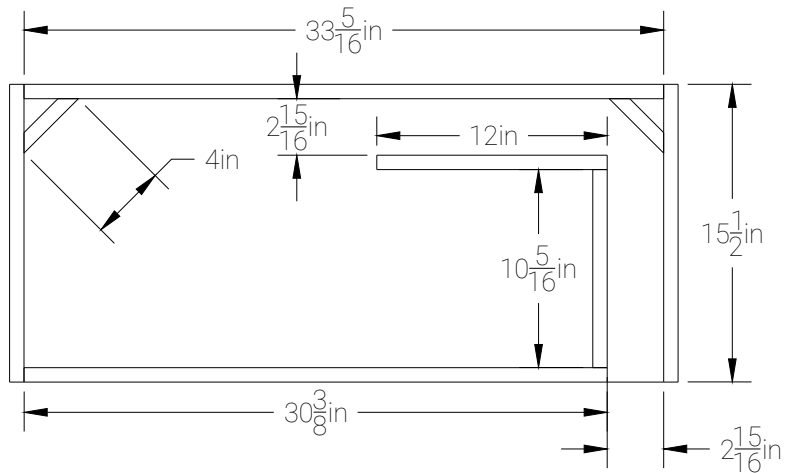

FRONT

RIGHT

TOP

8" Dual Ported

WOOFER CUTOUT DIAMETER (IN)		TUNING (Hz)	35.82	GROSS VOL. AFTER PORT DISP	2.34 FT³
HDS2.108	7 3/8	PORT LENGTH (IN)	26 3/4	GROSS VOLUME	3.24 FT³
SOUNDQUBED.COM					