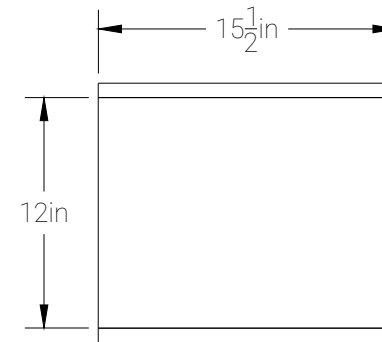

FRONT

RIGHT

TOP

8" Dual Ported

WOOFER CUTOUT DIAMETER (IN)		TUNING (Hz)	35.82	GROSS VOL. AFTER PORT DISP	2.34 FT³
HDS2.108	7 3/8	PORT LENGTH (IN)	26 3/4	GROSS VOLUME	3.24 FT³
SOUNDQUBED.COM					