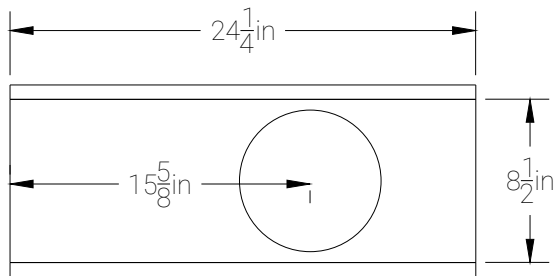

FRONT

RIGHT

TOP

8" Single Ported

WOOFER CUTOUT DIAMETER (IN)		TUNING (Hz)	38.13	GROSS VOL. AFTER PORT DISP	0.88 FT³
HDS2.108	7 3/8	PORT LENGTH (IN)	26	GROSS VOLUME	1.34 FT³
SOUNDQUBED.COM					