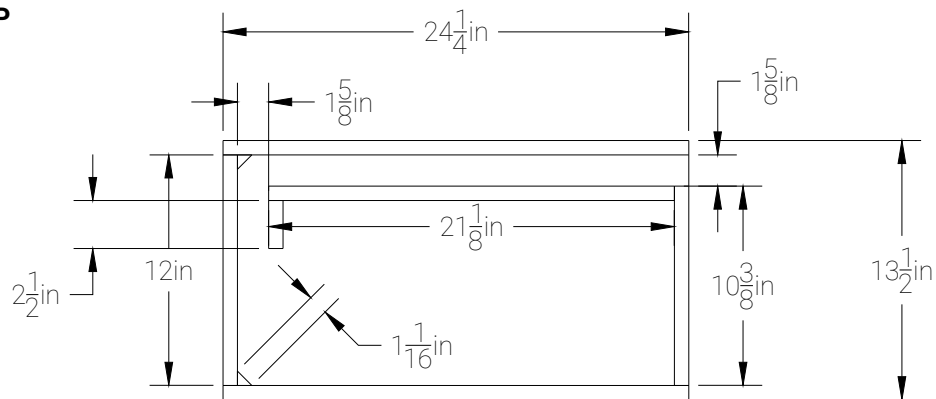

FRONT

RIGHT

TOP

8" Single Ported

WOOFER CUTOUT DIAMETER (IN)		TUNING (Hz)	38.13	GROSS VOL. AFTER PORT DISP	0.88 FT³
HDS2.108	7 3/8	PORT LENGTH (IN)	26	GROSS VOLUME	1.34 FT³
SOUNDQUBED.COM					