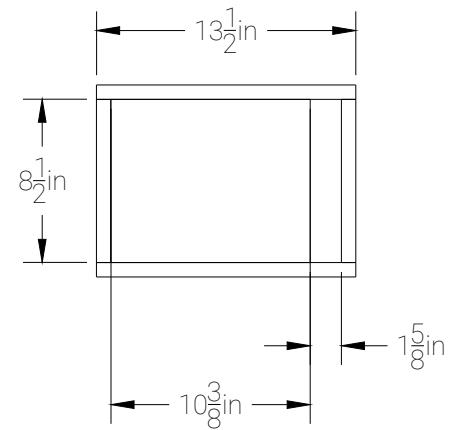

FRONT

RIGHT

TOP

8" Single Ported

WOOFER CUTOUT DIAMETER (IN)		TUNING (Hz)	38.13	GROSS VOL. AFTER PORT DISP	0.88 FT³
HDS2.108	7 3/8	PORT LENGTH (IN)	26	GROSS VOLUME	1.34 FT³
SOUNDQUBED.COM					