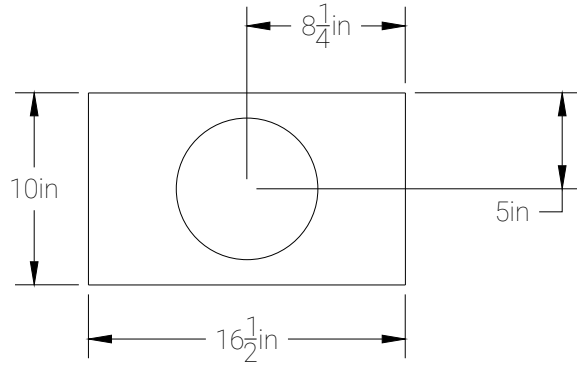

FRONT

RIGHT

TOP

8" Single Sealed

WOOFER CUTOUT DIAMETER (IN)		TUNING (Hz)	GROSS VOL. AFTER PORT DISP
HDS2.108	7 ³ / ₈	PORT LENGTH (IN)	GROSS VOLUME .553 FT ³
SOUNDQUBED.COM			