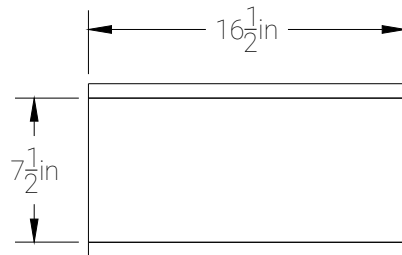

FRONT

RIGHT

TOP

8" Single Sealed

WOOFER CUTOUT DIAMETER (IN)		TUNING (Hz)	GROSS VOL. AFTER PORT DISP
HDS2.108	7 ³ / ₈	PORT LENGTH (IN)	GROSS VOLUME .553 FT ³
SOUNDQUBED.COM			