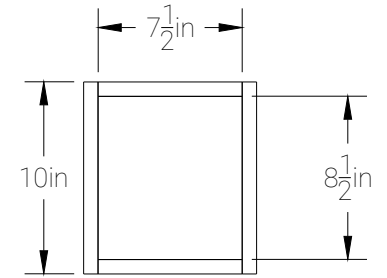

FRONT

RIGHT

TOP

8" Single Sealed

WOOFER CUTOUT DIAMETER (IN)		TUNING (Hz)	GROSS VOL. AFTER PORT DISP
HDS2.108	7 ³ / ₈	PORT LENGTH (IN)	GROSS VOLUME .553 FT ³
SOUNDQUBED.COM			