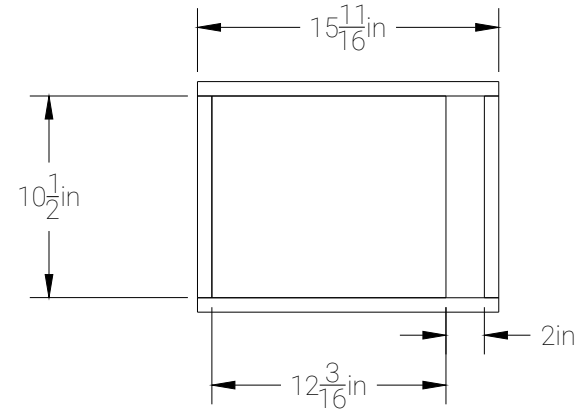

FRONT

RIGHT

TOP

10" Single Ported

WOOFER CUTOUT DIAMETER (IN)		TUNING (Hz)	36.12	GROSS VOL. AFTER PORT DISP	1.42 FT³
HDS2.110	9 5/16	HDS3.110	9 5/16	PORT LENGTH (IN)	26 3/4
				GROSS VOLUME	2.05 FT³
SOUNDQUBED.COM					