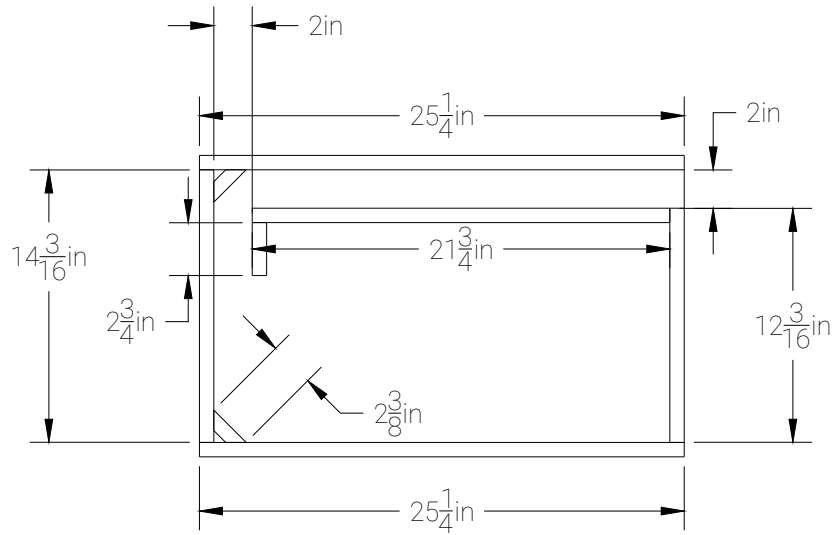

FRONT

RIGHT

TOP

10" Single Ported

WOOFER CUTOUT DIAMETER (IN)		TUNING (Hz)	36.12	GROSS VOL. AFTER PORT DISP	1.42 FT³
HDS2.110	9 5/16	HDS3.110	9 5/16	PORT LENGTH (IN)	26 3/4
				GROSS VOLUME	2.05 FT³
SOUNDQUBED.COM					