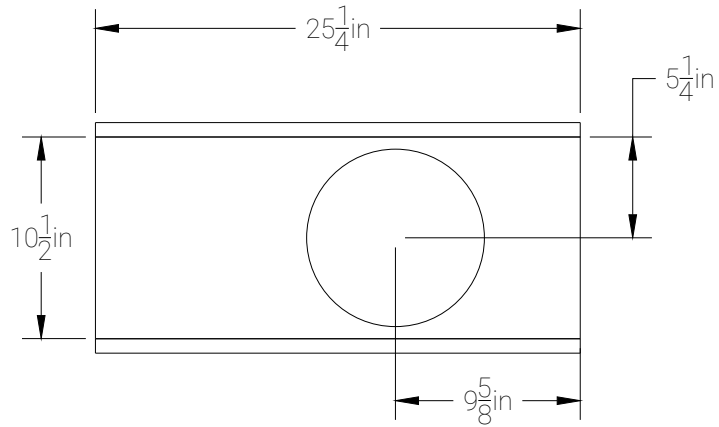

FRONT

RIGHT

TOP

10" Single Ported

WOOFER CUTOUT DIAMETER (IN)		TUNING (Hz)	36.12	GROSS VOL. AFTER PORT DISP	1.42 FT³
HDS2.110	9 5/16	HDS3.110	9 5/16	PORT LENGTH (IN)	26 3/4
				GROSS VOLUME	2.05 FT³
SOUNDQUBED.COM					