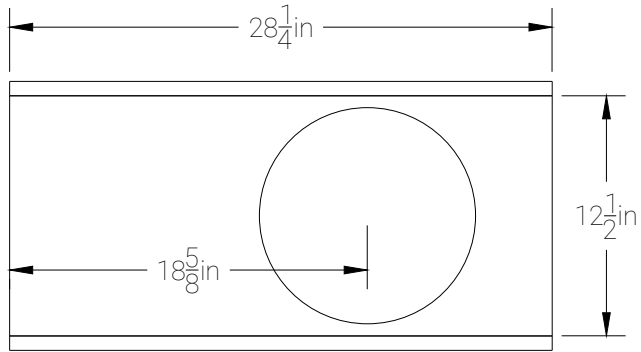

FRONT

RIGHT

TOP

12" Single Ported

WOOFER CUTOUT DIAMETER (IN)		TUNING (Hz) — 36.4	GROSS VOL. AFTER PORT DISP — 2.12 FT ³
HDS2.112 — 11	HDS3.112 — 11 1/8	PORT LENGTH (IN) — 28	GROSS VOLUME — 3.06 FT ³
HDX312 — 11 3/8	HDX412 — 11 3/8	SOUNDQUBED.COM	