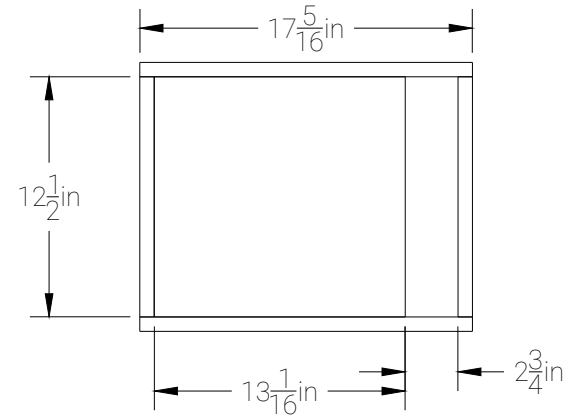

FRONT

RIGHT

TOP

12" Single Ported

WOOFER CUTOUT DIAMETER (IN)		TUNING (Hz) — 36.4	GROSS VOL. AFTER PORT DISP — 2.12 FT ³
HDS2.112 — 11	HDS3.112 — 11 1/8	PORT LENGTH (IN) — 28	GROSS VOLUME — 3.06 FT ³
HDX312 — 11 3/8	HDX412 — 11 3/8	SOUNDQUBED.COM	