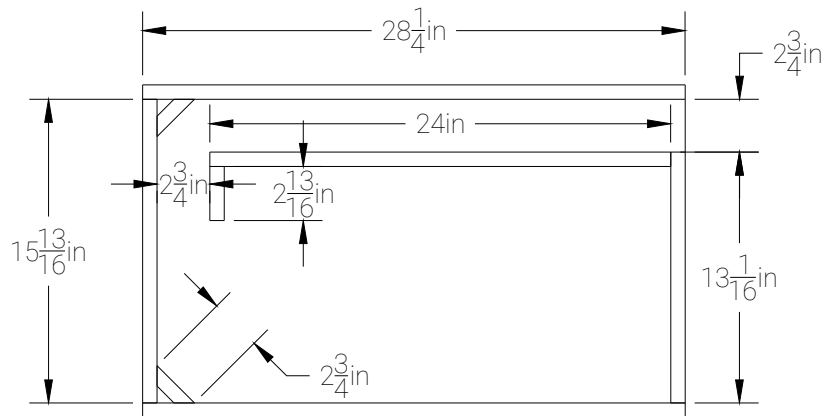

FRONT

RIGHT

TOP

12" Single Ported

WOOFER CUTOUT DIAMETER (IN)		TUNING (Hz) — 36.4	GROSS VOL. AFTER PORT DISP — 2.12 FT ³
HDS2.112 — 11	HDS3.112 — 11 1/8	PORT LENGTH (IN) — 28	GROSS VOLUME — 3.06 FT ³
HDX312 — 11 3/8	HDX412 — 11 3/8	SOUNDQUBED.COM	