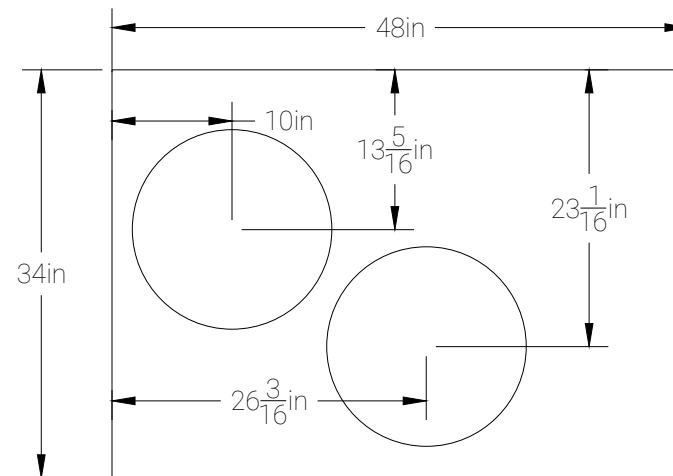

FRONT

TOP

RIGHT

18" Dual Ported

WOOFER CUTOUT DIAMETER (IN)				TUNING (Hz)	32.97	GROSS VOL. AFTER PORT DISP	11.36 FT³
HDX318	16 9/16	HDX418	16 9/16	PORT LENGTH (IN)	33.722	GROSS VOLUME	15.079 FT³
SOUNDQUBED.COM							