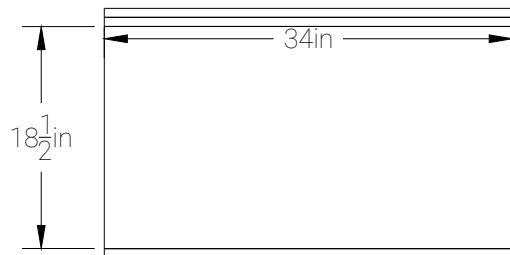

FRONT

TOP

RIGHT

18" Dual Ported

WOOFER CUTOUT DIAMETER (IN)				TUNING (Hz)	32.97	GROSS VOL. AFTER PORT DISP	11.36 FT³
HDX318	16 9/16	HDX418	16 9/16	PORT LENGTH (IN)	33.722	GROSS VOLUME	15.079 FT³
SOUNDQUBED.COM							