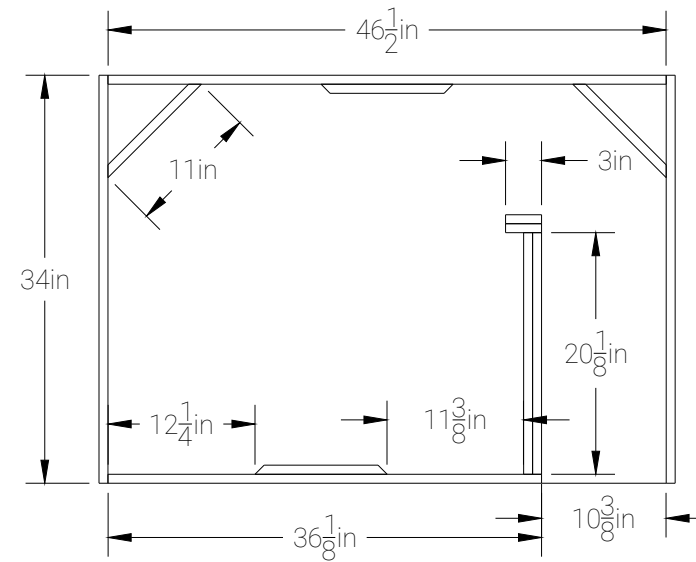

FRONT

TOP

RIGHT

18" Dual Ported

WOOFER CUTOUT DIAMETER (IN)				TUNING (Hz)	32.97	GROSS VOL. AFTER PORT DISP	11.36 FT³
HDX318	16 9/16	HDX418	16 9/16	PORT LENGTH (IN)	33.722	GROSS VOLUME	15.079 FT³
SOUNDQUBED.COM							