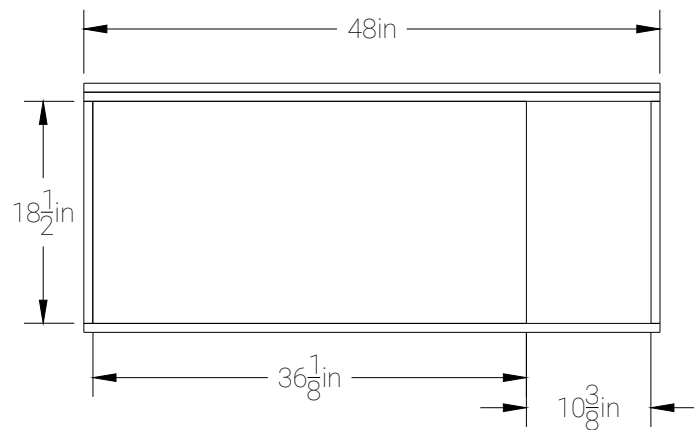

FRONT

TOP

RIGHT

18" Dual Ported

WOOFER CUTOUT DIAMETER (IN)				TUNING (Hz)	32.97	GROSS VOL. AFTER PORT DISP	11.36 FT³
HDX318	16 9/16	HDX418	16 9/16	PORT LENGTH (IN)	33.722	GROSS VOLUME	15.079 FT³
SOUNDQUBED.COM							